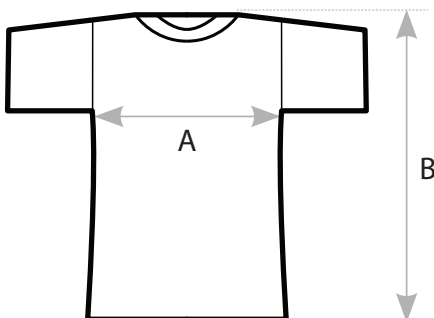

# MENS AND UNISEX TEES (SUNSET, MTN, CYCLE HUEZ, GALIBIER TEE)

[CM]	XS	S	M	L	XL	2XL	3XL
HALF CHEST	43,5	46	49	55	58	61	-
BODY LENGTH FROM NECK POINT	64	66	69	74	76	78	-

## MENS TEES (EQUALIZER)

[CM]	XS	S	M	L	XL	2XL	3XL
HALF CHEST	48	50	53	56	59	62	-
BODY LENGTH FROM NECK POINT	64	70	72	74	76	78	-

## LADIES TEE SHIRT (SUNSET AND MTN TEE)

[CM]	XS	S	M	L	XL	2XL	3XL
A HALF CHEST	43,5	46,5	49,5	52,5	55,5	58,5	-
B BODY LENGTH FROM NECK POINT	60	62	64	66	68	70	-