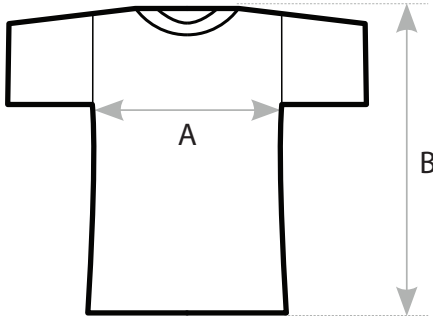

# MENS AND UNISEX TEES (SUNSET, MTN, CYCLE HUEZ, GALIBIER TEE)

[CM]	XS	S	M	L	XL	2XL	3XL
HALF CHEST	43,5	46	49	55	58	61	-
BODY LENGTH FROM NECK POINT	64	66	69	74	76	78	-

## MENS TEES (EQUALIZER)

[CM]	XS	S	M	L	XL	2XL	3XL
HALF CHEST	48	50	53	56	59	62	-
BODY LENGTH FROM NECK POINT	64	70	72	74	76	78	-

## LADIES TEE SHIRT (SUNSET AND MTN TEE)

[CM]	XS	S	M	L	XL	2XL	3XL
A HALF CHEST	43,5	46,5	49,5	52,5	55,5	58,5	-
B BODY LENGTH FROM NECK POINT	60	62	64	66	68	70	-