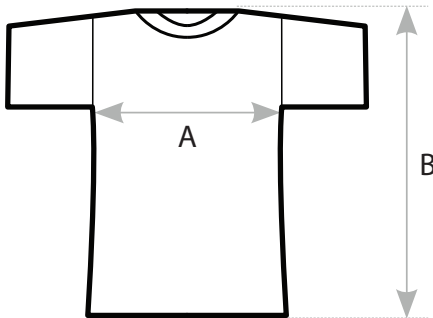

# MENS AND UNISEX TEES (SUNSET, MTN, CYCLE HUEZ, GALIBIER TEE)

[CM]	XS	S	M	L	XL	2XL	3XL
HALF CHEST	43,5	46	49	55	58	61	-
BODY LENGTH FROM NECK POINT	64	66	69	74	76	78	-

## MENS TEES (EQUALIZER)

[CM]	XS	S	M	L	XL	2XL	3XL
HALF CHEST	48	50	53	56	59	62	-
BODY LENGTH FROM NECK POINT	64	70	72	74	76	78	-

## LADIES TEE SHIRT (SUNSET AND MTN TEE)

[CM]	XS	S	M	L	XL	2XL	3XL
A HALF CHEST	43,5	46,5	49,5	52,5	55,5	58,5	-
B BODY LENGTH FROM NECK POINT	60	62	64	66	68	70	-